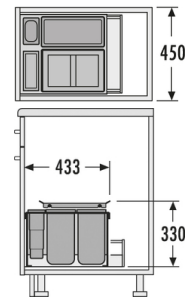

XXL

Hailo AS XXL 450 18/D/12/P/U

3630451

GTIN: 4007126304506

For cabinets with pull-out shelf from 450 mm width

INSET

2 BUCKET

30 l

TOTAL

FOR CABINET WIDTH:

45 cm

DESCRIPTION

- For any common standard drawers in boxed kitchen- and sink-cabinets with side wall thicknesses from 16 mm thru 19 mm
- with utensil depot

SPECIFICATIONS

Type of installation Inset	yes
Cabinet-width min. (cm)	45
Cabinet-width max. (cm)	45
Suitable for cabinet width (cm)	45
Nominal drawer-depth (mm) ≥	450
Installation inside available drawer	yes
Side-wall thickness (mm)	16 - 19 mm
Product dimensions (DxH) (mm)	433 x 330
Packing dimensions (WxDxH) (mm)	425 x 315 x 455
Number of bins	2
Lid	Sheet metal system Lid + Lid for 18 l
Capacity (l)	1 x 18 + 1 x 12

SKETCHES

Total volume (l)	30
Color metal parts	silver-coloured
Color plastic parts	grey
Weight incl. packing (kg)	8,1